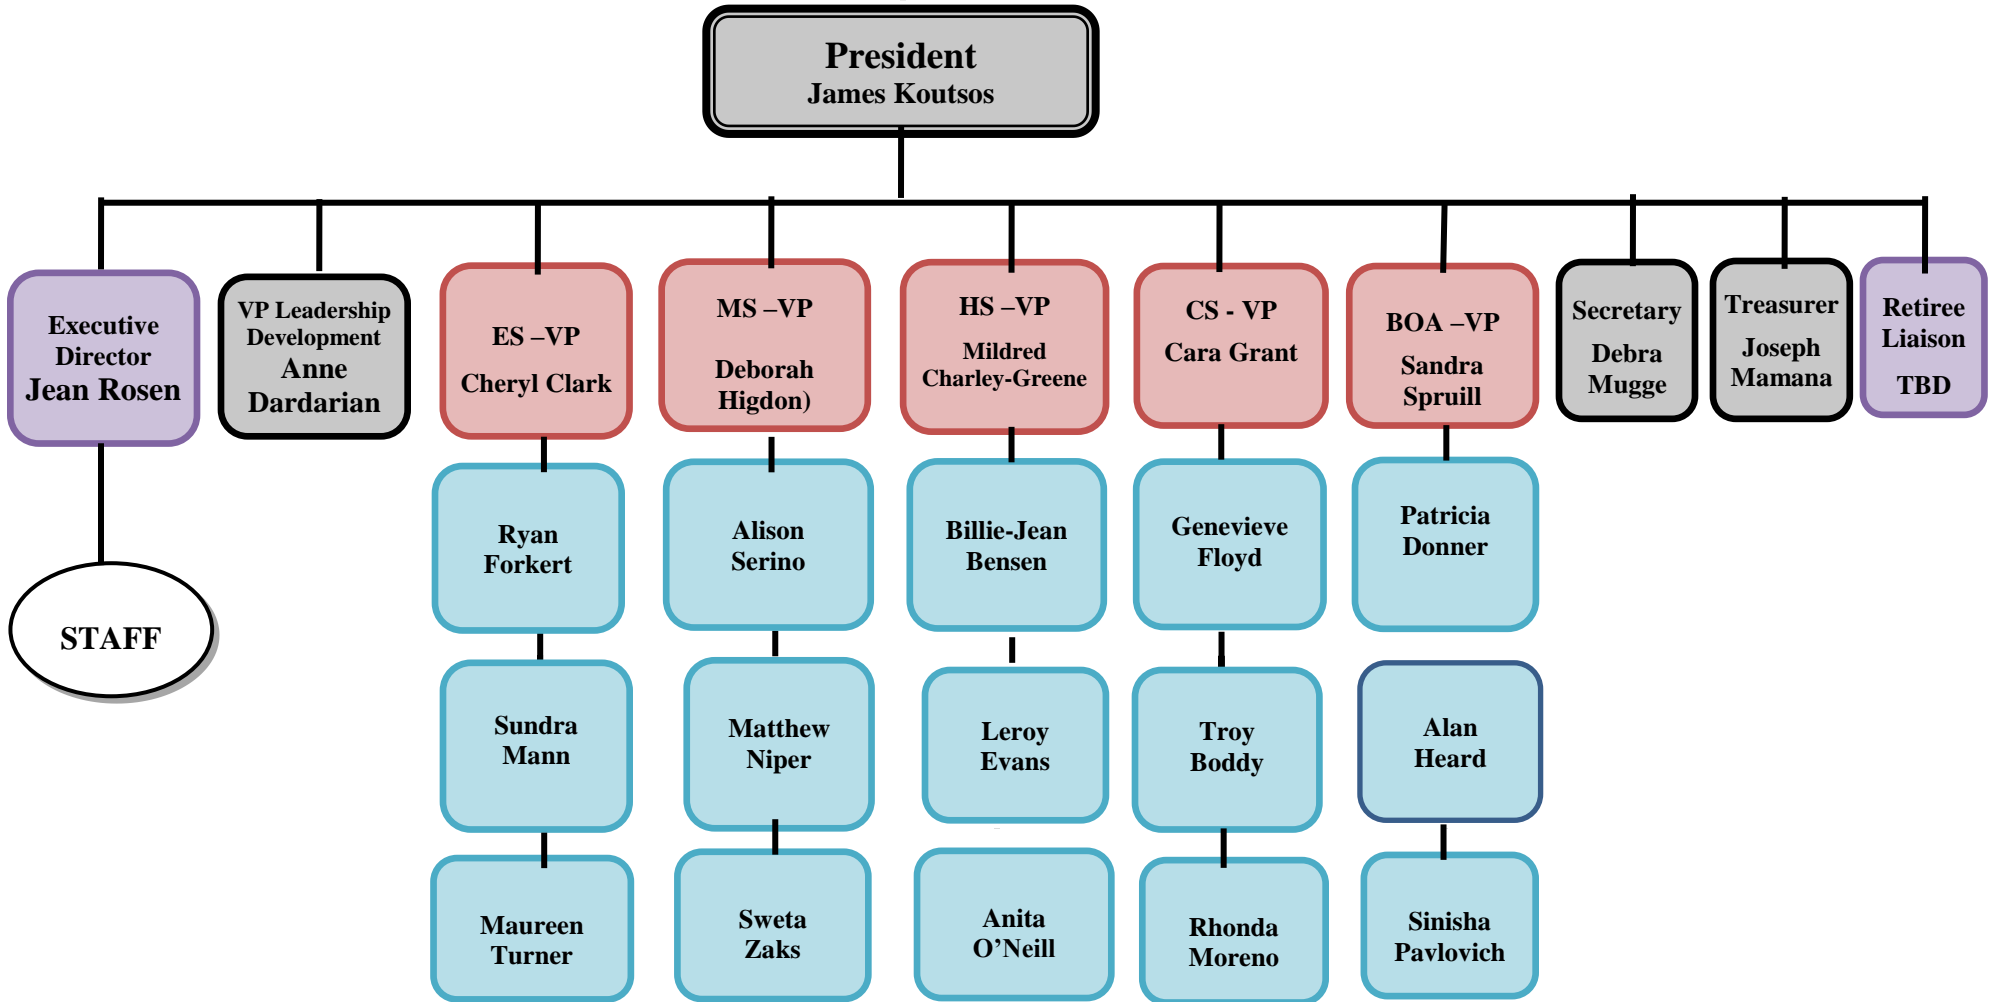

2018-2019 MCAAP & Chapter Cabinets Organization

Members

Board of Directors

<u>ES Cabinet</u>	<u>MS Cabinet</u>	<u>HS Cabinet</u>	<u>CS Cabinet</u>	<u>BOA Cabinet</u>
VP/Chair Cheryl Clark	VP/Chair Deborah Higdon	VP/Chair Mildred Charley-Greene	VP/Chair Cara Grant	VP/Chair Sandra Spruill
Past Chair Not Applicable	Past Chair Not Applicable	Past Chair Not Applicable	Past Chair Not Applicable	Past Chair Not Applicable
Assistant Chair Ryan Forkert	Assistant Chair Alison Serino	Assistant Chair Not Applicable	Assistant Chair Genevieve Floyd	Assistant Chair Patricia Donner
Recording Secretary Andrew Winter	Recording Secretary Everett Davis	Recording Secretary Billie-Jean Bensen	Recording Secretary Rhonda Moreno	Recording Secretary Lisa Wellek
Treasurer Marita Sherburne	Treasurer Joel Beidleman	Treasurer Vacant	Treasurer Susan Chen	Treasurer Judith Yu
Program Coordinator Sandra Reece	Program Coordinator Nicole Sosik	Treasurer Joshua Neuman-Sunshine	Program Coordinator Khadija Barkley	Program Coordinator Monique Riddick
Principal Rep Amy Bryan	Principal Rep Jeff Brown	Program Coordinator Anita O'Neill	OCIP Rep Kurshanna Dean	Representatives Alan Heard
Principal Rep Lee Derby	Principal Rep Jewel Sanders	Principal Rep Leroy Evans	OCTO Rep Maryam Ehsassi	Representatives Libby Hillard
Principal Rep Annette Ffolkes	AP/ASA/Coord. Rep Darryl Johnson	Principal Rep Carol Goddard	OSFSE Rep Karen Crews	Representatives Erin Kvach
Principal Rep Title 1 Sundra Mann	AP/ASA/Coord. Rep Sweta Zaks	Principal Rep Donna Jones	OSE Rep Vacant	Representatives Charles (Buzz) Lee
Principal Rep Audra Wilson	At Large Rep Virginia de los Santos	Principal Rep Deena Levine	Communication/OCS Rep Vacant	Representatives Sinisha Pavlovich
AP/ASA/Coord. Rep Maureen Turner	AP/ASA/Coord. Rep Matthew Niper	AP/ASA/Coord. Rep James Berry	OEELR Rep Heather Dublinske	
AP/ASA/Coord. Rep Vacant	AP/ASA/Coord. Rep Shawaan Robinson	AP/ASA/Coord. Rep Vacant	OCAO Rep Troy Boddy	
At Large Reps Amy Alonso		At Large Reps Kiera Butler	OSA Rep Kecia Addison	
At Large Reps Dina Brewer		At Large Reps Edward Owusu	At Large Reps Denise Bracalilly Stultz	
At Large Reps Kelly Morris			At Large Reps Laurie Jenkins	
At Large Reps Kimberly Thompson			At Large Reps Dianne Jones	
			Vacant	
16	12	13	15	10