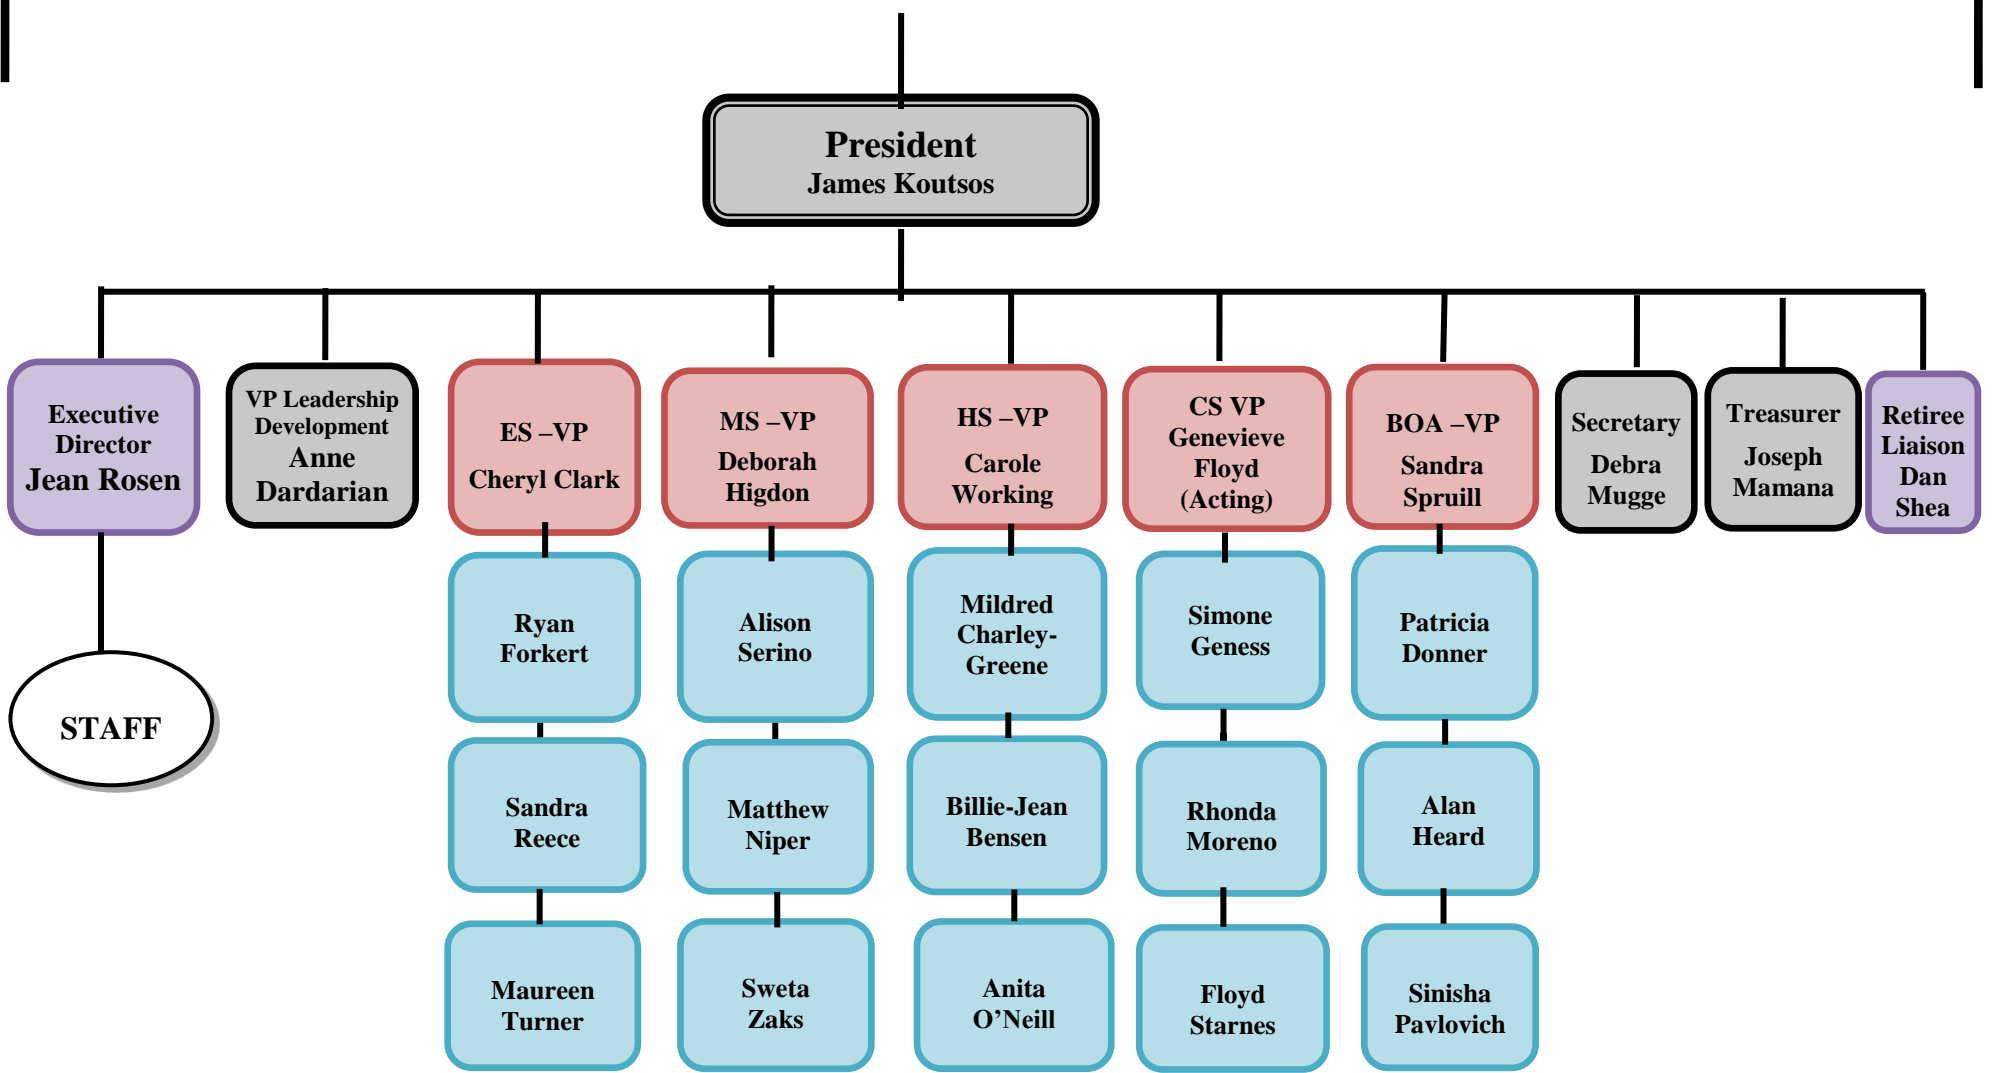

2017-2018 MCAAP & Chapter Cabinets Organization

Members

Board of Directors

<u>ES Cabinet</u>	<u>MS Cabinet</u>	<u>HS Cabinet</u>	<u>CS Cabinet</u>	<u>BOA Cabinet</u>
VP/Chair Cheryl Clark	VP/Chair Deborah Higdon	VP/Chair Carole Working	Acting VP/Chair Genevieve Floyd	VP/Chair Sandra Spruill
Past Chair Melissa Brunson	Past Chair Not Applicable	Past Chair Not Applicable	Past Chair Not Applicable	Past Chair Not Applicable
Assistant Chair Ryan Forkert	Assistant Chair Alison Serino	Assistant Chair Mildred Charley-Greene	Acting Assistant Chair Simone Geness	Assistant Chair Patricia Donner
Recording Secretary Barbara Liess	Recording Secretary Everett Davis	Recording Secretary Ranona Heller	Recording Secretary Rhonda Moreno	Recording Secretary Lisa Wellek
Treasurer Marita Sherburne	Treasurer Sweta Zaks	Treasurer Deena Levine	Treasurer Susan Chen	Treasurer Judith Yu
Program Coordinator Sandra Reece	Program Coordinator Nicole Sosik	Program Coordinator Anita O'Neill	Program Coordinator Khadija Barkley	Program Coordinator Monique Riddick
Principal Rep Amy Bryan	Principal Rep Jeff Brown	Principal Rep Billie-Jean Bensen	OCIP Rep Sonja Bloetner	Representatives Barbara Harral
Principal Rep Annette Ffolkes	Principal Rep Jewel Sanders	Principal Rep Christine Handy	OCTO Rep Maryam Ehsassi	Representatives Alan Heard
Principal Rep Lee Derby	AP/ASA/Coord. Rep Scott Smith	Principal Rep Leroy Evans	OSFSE Rep Floyd Starnes	Representatives Erin Kvach
Principal Rep Sundra Mann	AP/ASA/Coord. Rep Vacant	Principal Rep Myriam Yarbrough	OSE Rep Simone Geness	Representatives Charles (Buzz) Lee
Principal Rep Diantha Swift	At Large Rep Matthew Niper	AP/ASA/Coord. Rep James Berry	OSSI/OCAO Representative Betty Collins	Representatives Sinisha Pavlovich
AP/ASA/Coord. Rep Andy Doerrman	At Large Rep Shawaan Robinson	AP/ASA/Coord. Rep Joseph Mamana	OEELR/OHRD Rep Heather Dublinske	
AP/ASA/Coord. Rep Maureen Turner		At Large Reps Kiera Butler	OSA Rep Kecia Addison	
At Large Reps Amy Alonso		At Large Reps William Gregory	Communication/OCS Rep Dick Lipsky	
At Large Reps Dina Brewer			At Large Reps Denise Bracalilly Stultz	
At Large Reps Joshua Fine			At Large Reps Laurie Jenkins	
At Large Reps Kelly Morris			At Large Reps Dianne Jones	
			At Large Reps Lynne Zarate	
16	8	13		10